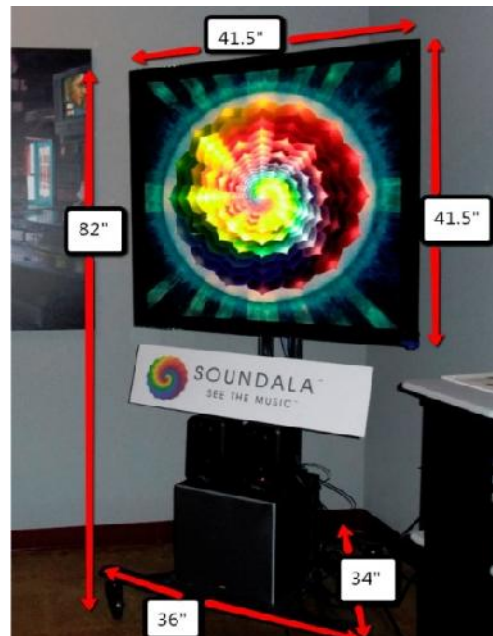

Soundala Art & Sound Display

Specifications

Soundala Display Wall Mount Dimensions:

41.5" high x 41.5" wide x 4" deep

90 lbs gross weight

Mounts to wall on universal mount for flat screens*

*Universal mount hole pattern specs: 30" w x 17" h
(Vesa 800 x 450 mm minimum)

Soundala Dimensions on Mobile Stand:

Mobile stand: 36" wide x 34" deep

Gallery height: 7 feet

Stage height: 8 feet

Footprint needed with mobile stand:

Against wall: 4' x 4' square

In corner: 4' x 4' x 7' triangle

Power specifications:

120 volts three-pronged grounded plug

Power requirements: 2.3 amps - 277 watts max

Soundala Display Wall Mount

Soundala rear view with articulating mount

Soundala Display on Mobile Stand